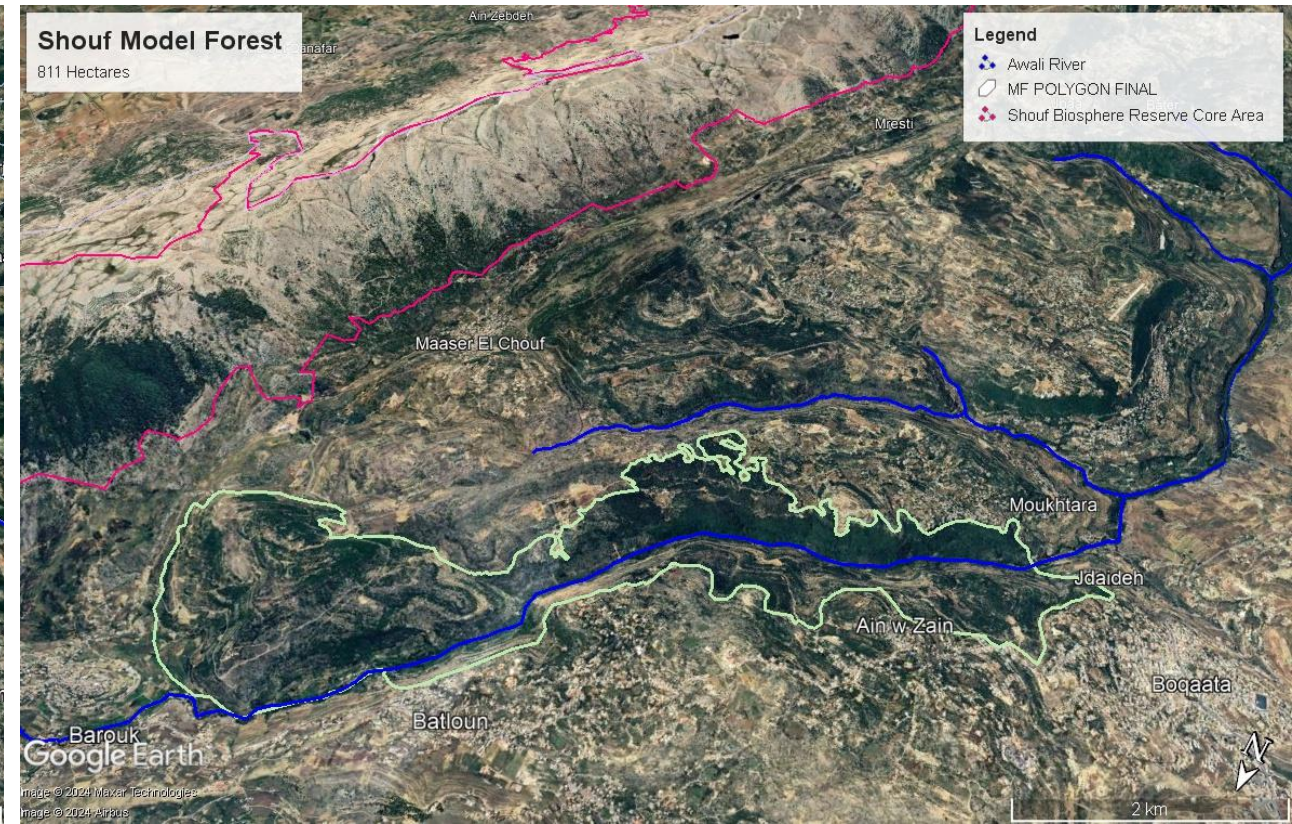

Update on the activities (slide 2/2)

Setting up the boundaries