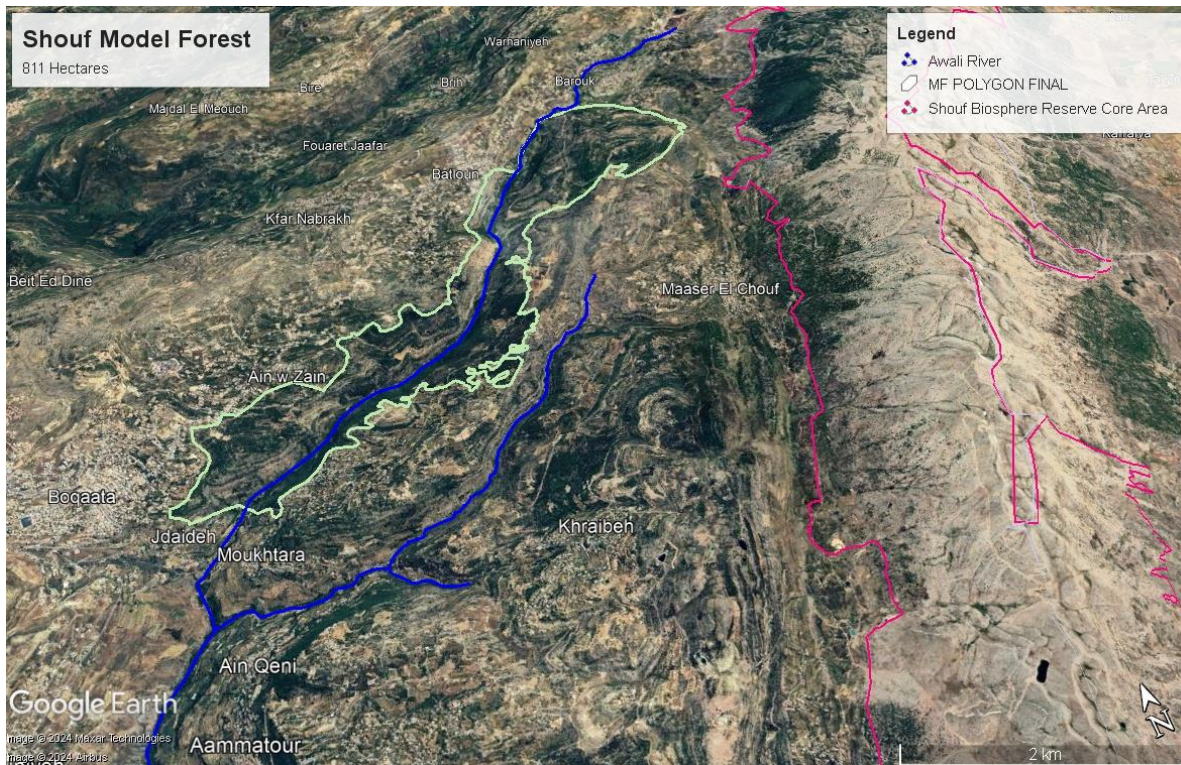

Update on the activities (timeline)

Validating the boundaries