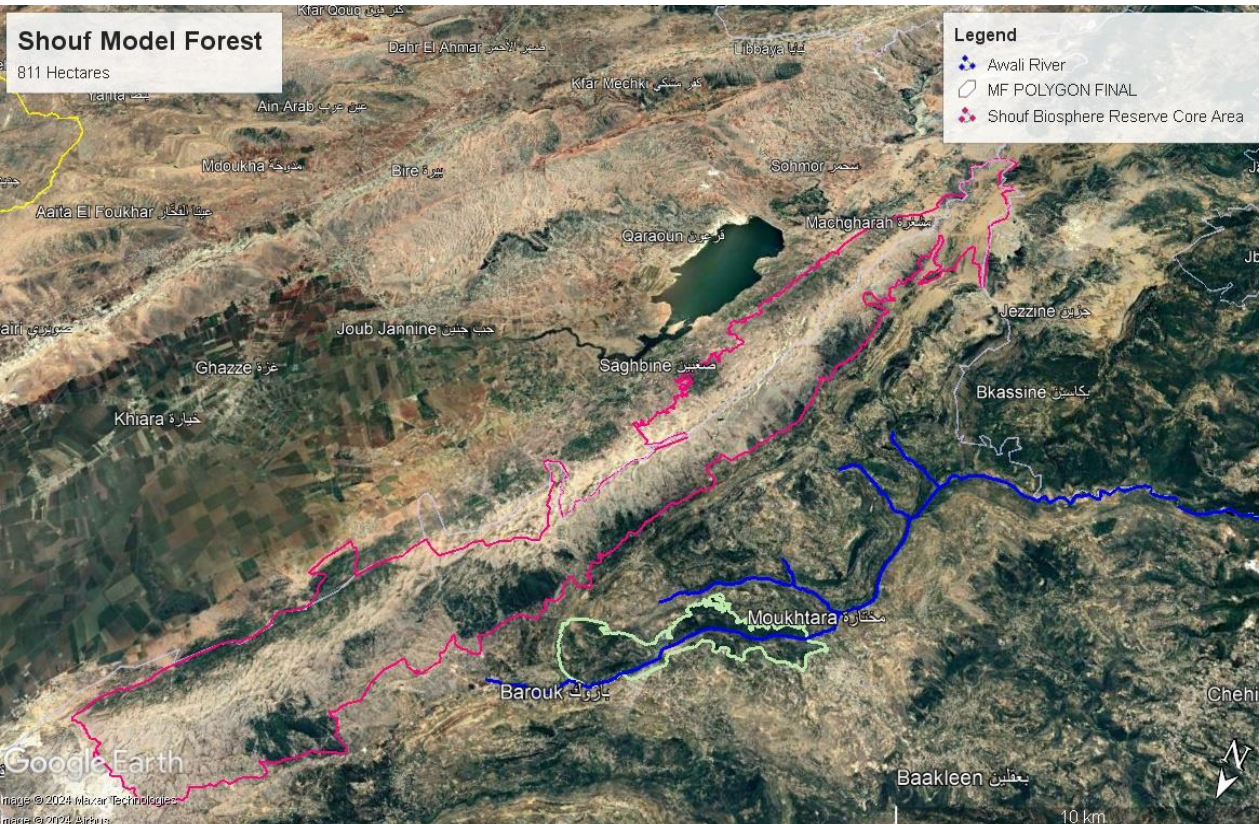

Update on the activities (slide 2/2)

Setting up the boundaries