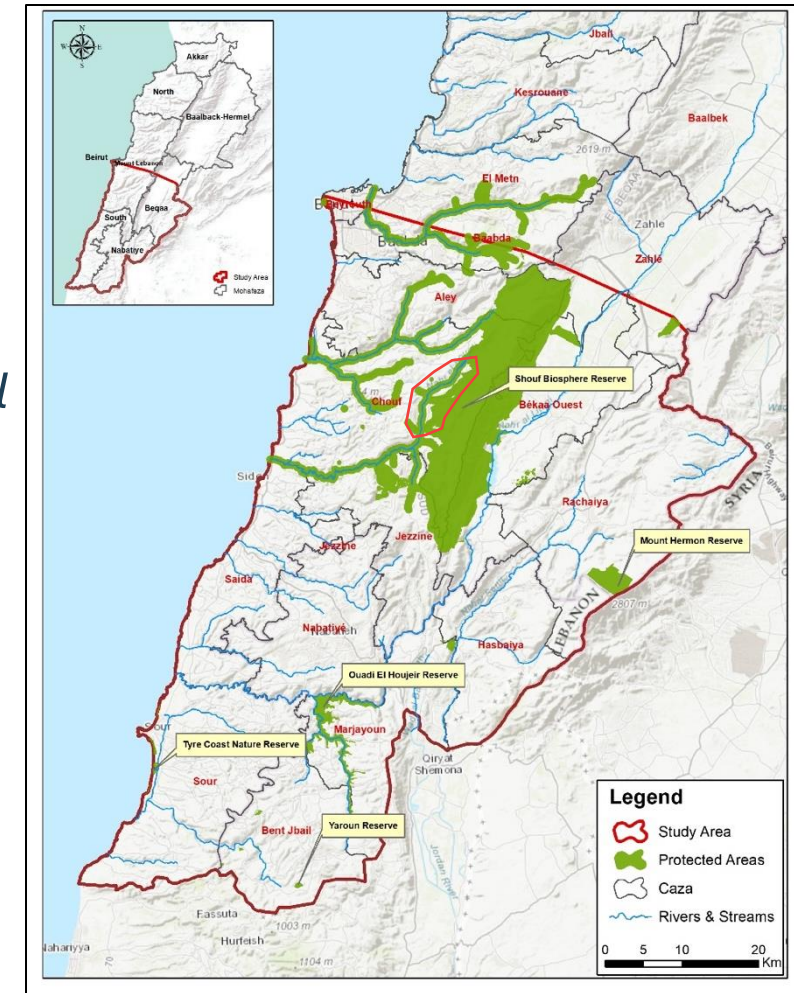

9th EDITION | THE MMFN GENERAL ASSEMBLY

Shouf Model Forest - Lebanon

Updates on the activities and way forward to enter the Network

Speaker: Kamal Abou Assy

General overview

Shouf Model forest is located at the Development zone of Shouf Biosphere Reserve (the largest reserve in Lebanon), and it is considered an important area for connectivity between different ecosystems (Mountains, Rivers, and Valleys), The size of the area is around 810 hectares, and it is within 5 villages where a very important river basin crosses the valley inside this model forest.

The lowest elevation of the MF is 900 and the highest point reaches 1350M above sea level, and it includes Oak forests, Pine forests, and very important biodiversity (Fauna and Flora) some of which are endemic, rare, and red-listed.

The importance of this MF is to ensure ecosystem connectivity, to expand conservation, and lead to better management and control of natural and cultural practices.

Update on the activities (slide 1/2)

Meeting with Stakeholders